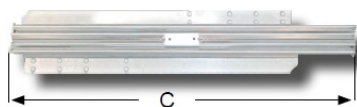

PRODUCT SHEET

Description:

Table Slide "XL" 805/2060mm, No Supporting Leg, Split Frame, Opening: 2060mm, Closed Length: 805mm, Total Length When, Open: 2635mm, Wing Size: 650mm, Mounting Height:40mm,, Load Capacity: 70kg.

Item number:

24.02.215-0

Units	Box	Carton	HS Code	Barcode
Pair	1	75	8302420090	 5704866087209

In mm	Model Split »X-tra Long« Steel - Zinc Plated
Opening (O)	2060
Closed Length (C)	805
Total Length (T)	2635
Wing Size (W)	650
Slide Width (A)	150
Slide Height (B)	40
Wing Width (X)	36
Load Capacity	70 kg.