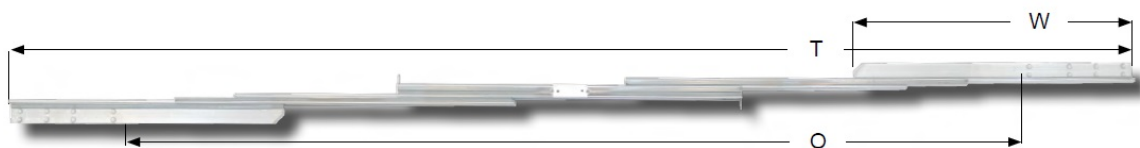

PRODUCT SHEET

Description:

Table Slide "XL" 805/2060mm, No Supporting Leg, Split Frame, Opening: 2060mm, Closed Length: 805mm, Total Length When, Open: 2635mm, Wing Size: 650mm, Mounting Height:40mm,, Load Capacity: 70kg.

Item number:

24.02.215-0

Units	Box	Carton	HS Code	Barcode
Pair	1	75	8302420090	 5704866087209

In mm	Model Split »X-tra Long« Steel - Zinc Plated
Opening (O)	2060
Closed Length (C)	805
Total Length (T)	2635
Wing Size (W)	650
Slide Width (A)	150
Slide Height (B)	40
Wing Width (X)	36
Load Capacity	70 kg.